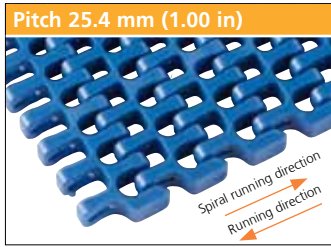

Side Flexing Belt Overview

uni Flex ASB
Strength Index (POM)