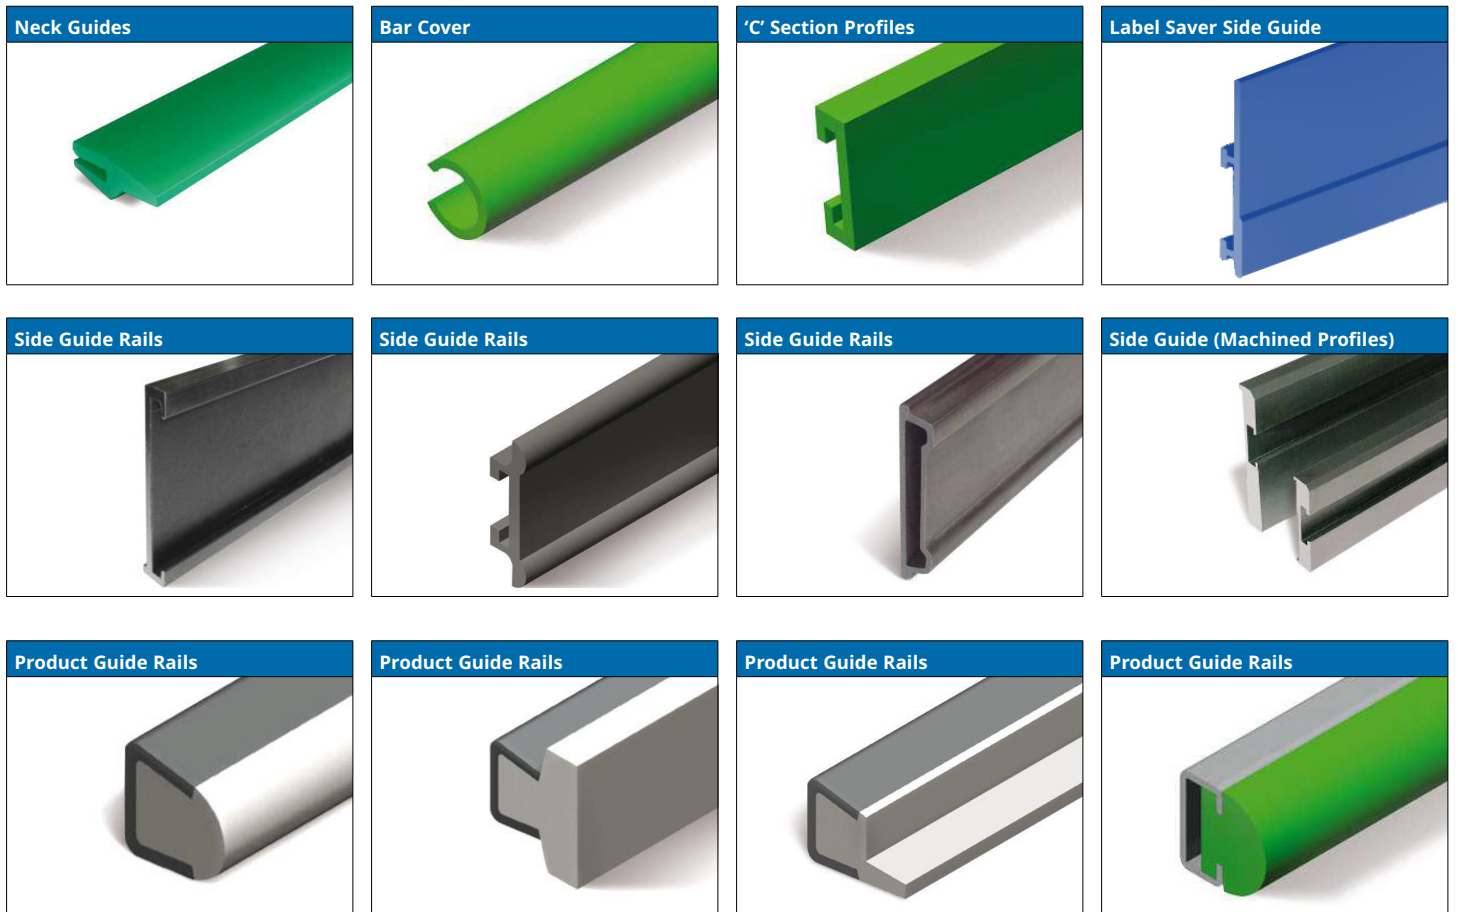

Conveyor Components

- Product Overview

Conveyor Components

Sprockets

Idler Wheels

Curves and Straight Tracks

Conveyor Components

Wearstrips and Guides

Product Side Guide Profiles

Conveyor Components

Roller Chain Guides and Wearstrips

Other Profiles

Levelling Feet and Pads

Conveyor Components

Conveyor Support Components

Conveying Components

Conveyor Components

Conveying Components

Conveyor Components

Conveying Components

Cross Clamps 	'T' Cross Clamps 	Sensor Mounting Clamps 	Sensor Mounting Kit 
Handles 	Handles 	Hinges 	Product Handling Accessories 
Conveyor Frame Accessories 	Conveyor Frame Accessories 	Conveyor Frame Accessories 	Conveyor Frame Accessories 
Straight Product Guide Rollers 	Single Product Guide Rollers 	Double Product Guide Rollers 	Two Sides Product Guide Rollers 
Single Curve Guide Rollers 	Double Curve Guide Rollers 	Single Transfer Plates 	Double Transfer Plates 