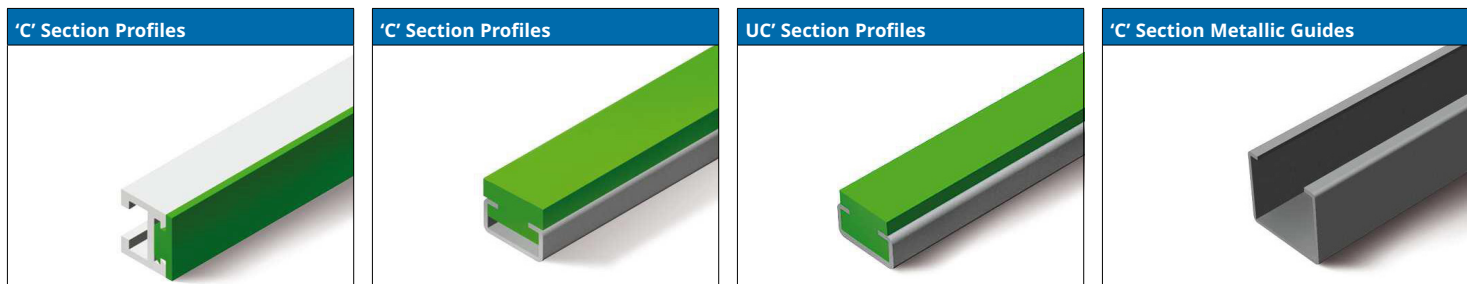

Conveyor Components

- Product Overview

Conveyor Components

Sprockets

Idler Wheels

Curves and Straight Tracks

Conveyor Components

Wearstrips and Guides

Product Side Guide Profiles

Conveyor Components

Roller Chain Guides and Wearstrips

Other Profiles

Levelling Feet and Pads

Conveyor Components

Conveyor Support Components

Conveying Components

Conveyor Components

Conveying Components

Conveyor Components

Conveying Components

Cross Clamps 	'T' Cross Clamps 	Sensor Mounting Clamps 	Sensor Mounting Kit 
Handles 	Handles 	Hinges 	Product Handling Accessories 
Conveyor Frame Accessories 	Conveyor Frame Accessories 	Conveyor Frame Accessories 	Conveyor Frame Accessories 
Straight Product Guide Rollers 	Single Product Guide Rollers 	Double Product Guide Rollers 	Two Sides Product Guide Rollers 
Single Curve Guide Rollers 	Double Curve Guide Rollers 	Single Transfer Plates 	Double Transfer Plates 