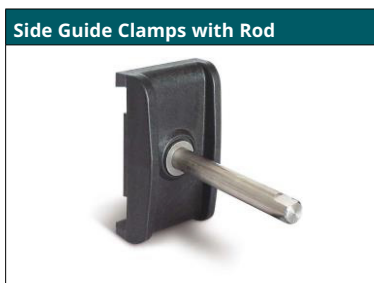

Conveyor Components

- Product Overview

Conveyor Components

Sprockets

Idler Wheels

Curves and Straight Tracks

Conveyor Components

Wearstrips and Guides

Product Side Guide Profiles

Conveyor Components

Roller Chain Guides and Wearstrips

Other Profiles

Levelling Feet and Pads

Conveyor Components

Conveyor Support Components

Conveying Components

Conveyor Components

Conveying Components

Conveyor Components

Conveying Components

Cross Clamps 	'T' Cross Clamps 	Sensor Mounting Clamps 	Sensor Mounting Kit 
Handles 	Handles 	Hinges 	Product Handling Accessories 
Conveyor Frame Accessories 	Conveyor Frame Accessories 	Conveyor Frame Accessories 	Conveyor Frame Accessories 
Straight Product Guide Rollers 	Single Product Guide Rollers 	Double Product Guide Rollers 	Two Sides Product Guide Rollers 
Single Curve Guide Rollers 	Double Curve Guide Rollers 	Single Transfer Plates 	Double Transfer Plates 