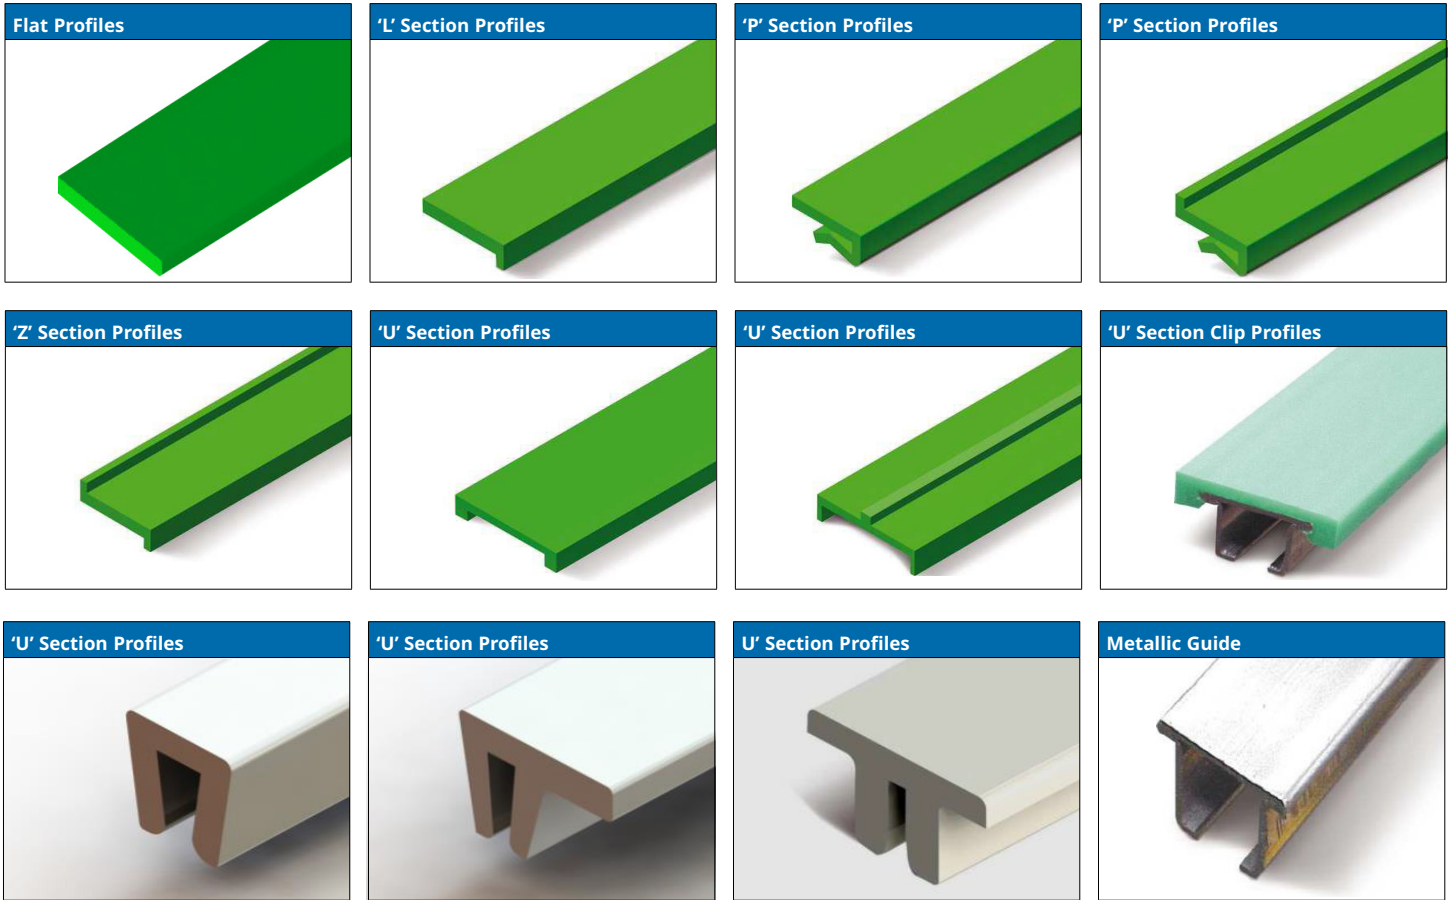

Conveyor Components

- Product Overview

Conveyor Components

Sprockets

Idler Wheels

Curves and Straight Tracks

Conveyor Components

Wearstrips and Guides

Product Side Guide Profiles

Conveyor Components

Roller Chain Guides and Wearstrips

Other Profiles

Levelling Feet and Pads

Conveyor Components

Conveyor Support Components

Conveying Components

Conveyor Components

Conveying Components

Conveyor Components

Conveying Components

Cross Clamps 	'T' Cross Clamps 	Sensor Mounting Clamps 	Sensor Mounting Kit 
Handles 	Handles 	Hinges 	Product Handling Accessories 
Conveyor Frame Accessories 	Conveyor Frame Accessories 	Conveyor Frame Accessories 	Conveyor Frame Accessories 
Straight Product Guide Rollers 	Single Product Guide Rollers 	Double Product Guide Rollers 	Two Sides Product Guide Rollers 
Single Curve Guide Rollers 	Double Curve Guide Rollers 	Single Transfer Plates 	Double Transfer Plates 