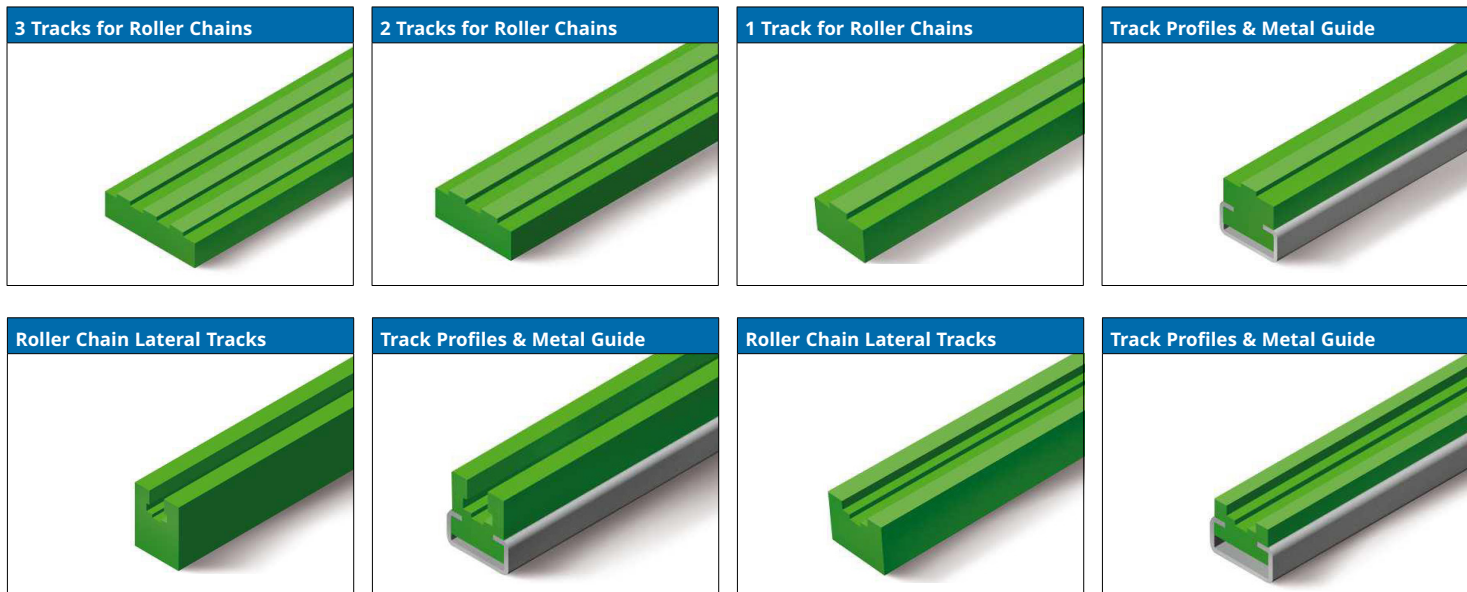

Conveyor Components

- Product Overview

Conveyor Components

Sprockets

Idler Wheels

Curves and Straight Tracks

Conveyor Components

Wearstrips and Guides

Product Side Guide Profiles

Conveyor Components

Roller Chain Guides and Wearstrips

Other Profiles

Levelling Feet and Pads

Conveyor Components

Conveyor Support Components

Conveying Components

Conveyor Components

Conveying Components

Conveyor Components

Conveying Components

Cross Clamps 	'T' Cross Clamps 	Sensor Mounting Clamps 	Sensor Mounting Kit 
Handles 	Handles 	Hinges 	Product Handling Accessories 
Conveyor Frame Accessories 	Conveyor Frame Accessories 	Conveyor Frame Accessories 	Conveyor Frame Accessories 
Straight Product Guide Rollers 	Single Product Guide Rollers 	Double Product Guide Rollers 	Two Sides Product Guide Rollers 
Single Curve Guide Rollers 	Double Curve Guide Rollers 	Single Transfer Plates 	Double Transfer Plates 