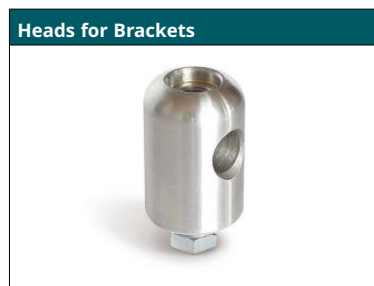

Conveyor Components

- Product Overview

Conveyor Components

Sprockets

Idler Wheels

Curves and Straight Tracks

Conveyor Components

Wearstrips and Guides

Product Side Guide Profiles

Conveyor Components

Roller Chain Guides and Wearstrips

Other Profiles

Levelling Feet and Pads

Conveyor Components

Conveyor Support Components

Conveying Components

Conveyor Components

Conveying Components

Conveyor Components

Conveying Components

Cross Clamps 	'T' Cross Clamps 	Sensor Mounting Clamps 	Sensor Mounting Kit 
Handles 	Handles 	Hinges 	Product Handling Accessories 
Conveyor Frame Accessories 	Conveyor Frame Accessories 	Conveyor Frame Accessories 	Conveyor Frame Accessories 
Straight Product Guide Rollers 	Single Product Guide Rollers 	Double Product Guide Rollers 	Two Sides Product Guide Rollers 
Single Curve Guide Rollers 	Double Curve Guide Rollers 	Single Transfer Plates 	Double Transfer Plates 