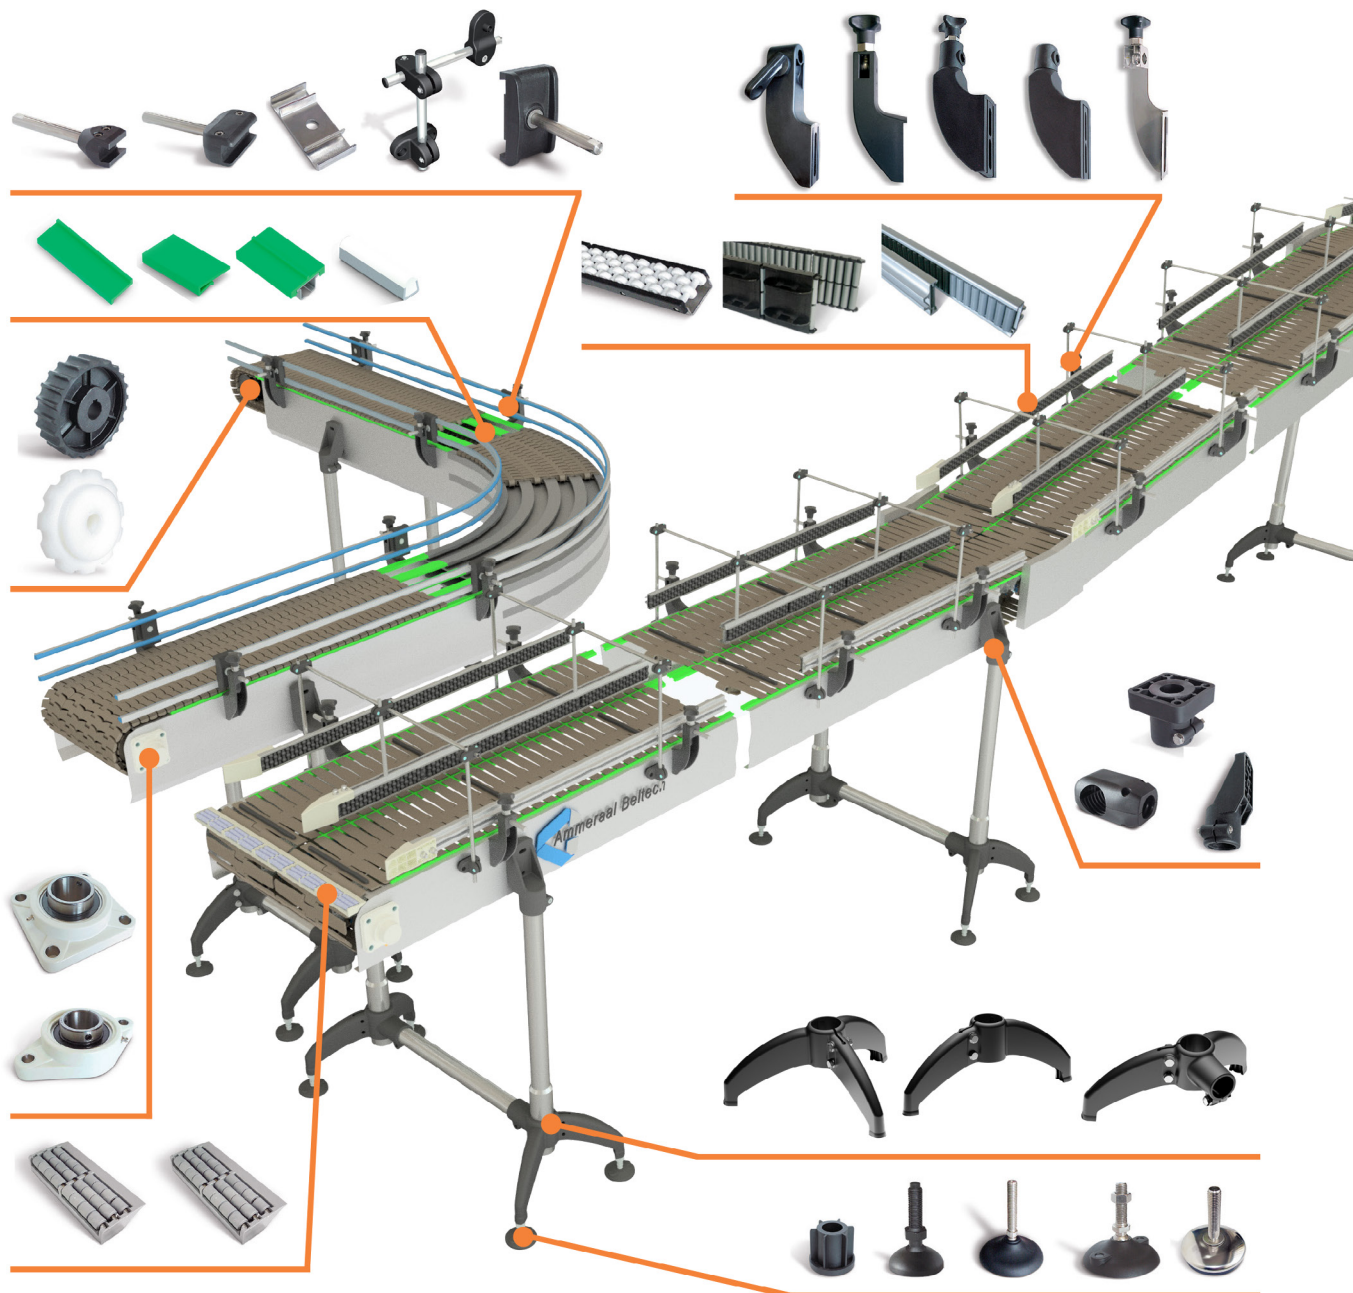

Conveyor Components

- Product Overview

Conveyor Components

Sprockets

Idler Wheels

Curves and Straight Tracks

Conveyor Components

Wearstrips and Guides

Product Side Guide Profiles

Conveyor Components

Roller Chain Guides and Wearstrips

Other Profiles

Levelling Feet and Pads

Conveyor Components

Conveyor Support Components

Conveying Components

Conveyor Components

Conveying Components

Conveyor Components

Conveying Components

Cross Clamps 	'T' Cross Clamps 	Sensor Mounting Clamps 	Sensor Mounting Kit 
Handles 	Handles 	Hinges 	Product Handling Accessories 
Conveyor Frame Accessories 	Conveyor Frame Accessories 	Conveyor Frame Accessories 	Conveyor Frame Accessories 
Straight Product Guide Rollers 	Single Product Guide Rollers 	Double Product Guide Rollers 	Two Sides Product Guide Rollers 
Single Curve Guide Rollers 	Double Curve Guide Rollers 	Single Transfer Plates 	Double Transfer Plates 