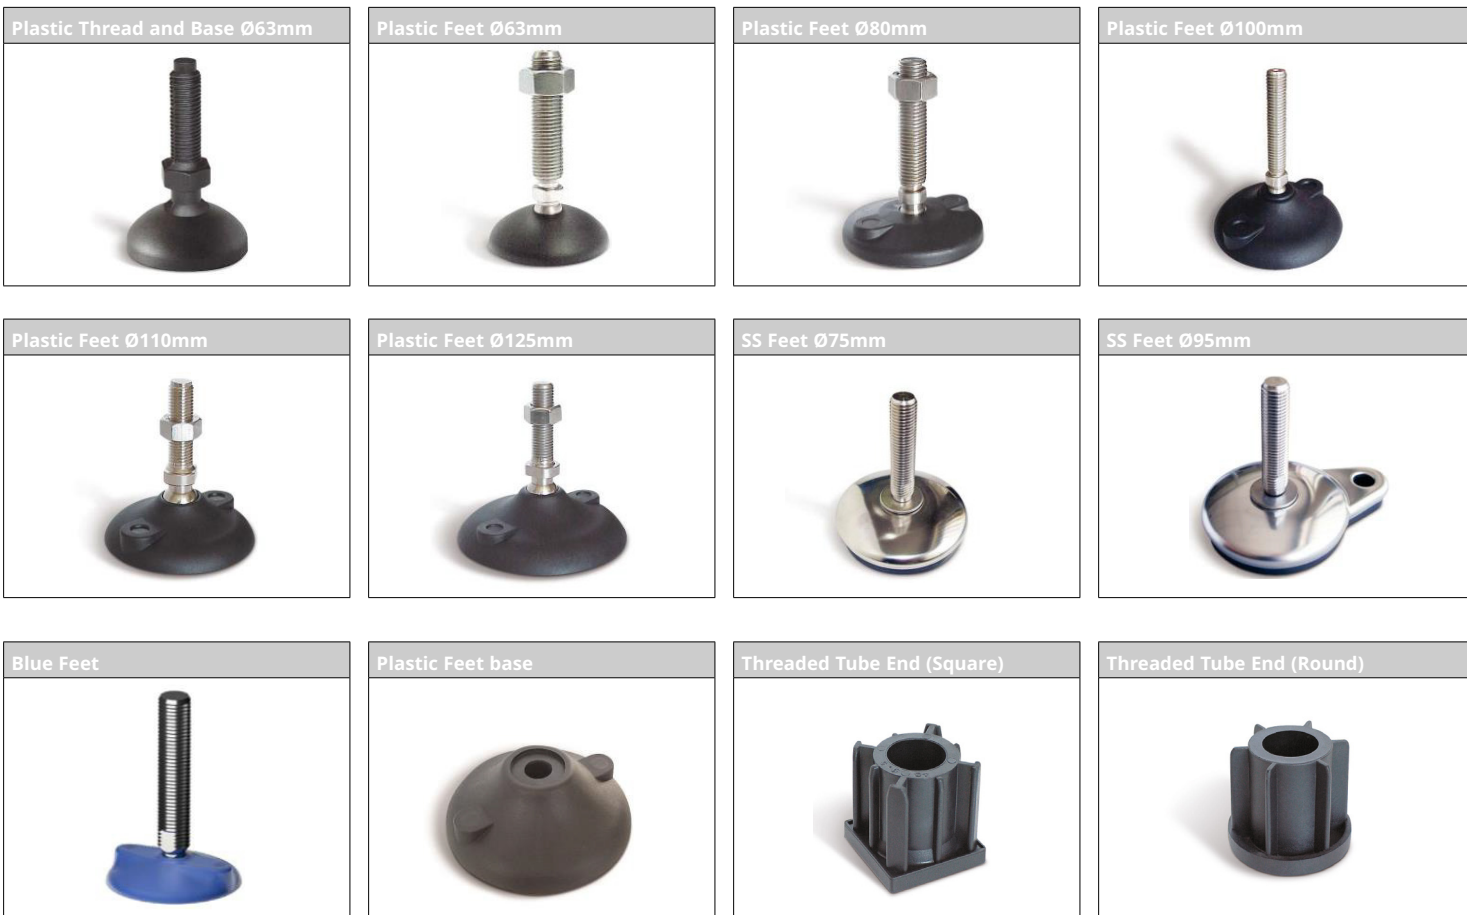

Conveyor Components

- Product Overview

Conveyor Components

Sprockets

Idler Wheels

Curves and Straight Tracks

Conveyor Components

Wearstrips and Guides

Product Side Guide Profiles

Conveyor Components

Roller Chain Guides and Wearstrips

Other Profiles

Levelling Feet and Pads

Conveyor Components

Conveyor Support Components

Conveying Components

Conveyor Components

Conveying Components

Conveyor Components

Conveying Components

Cross Clamps 	'T' Cross Clamps 	Sensor Mounting Clamps 	Sensor Mounting Kit 
Handles 	Handles 	Hinges 	Product Handling Accessories 
Conveyor Frame Accessories 	Conveyor Frame Accessories 	Conveyor Frame Accessories 	Conveyor Frame Accessories 
Straight Product Guide Rollers 	Single Product Guide Rollers 	Double Product Guide Rollers 	Two Sides Product Guide Rollers 
Single Curve Guide Rollers 	Double Curve Guide Rollers 	Single Transfer Plates 	Double Transfer Plates 